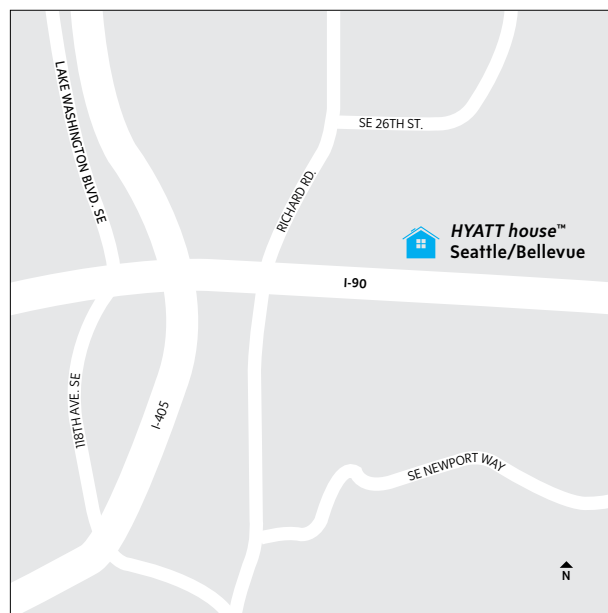

#### Transportation

- ▶ 16 miles from Seattle/Tacoma airport
- ▶ 4 miles from Downtown Bellevue, 12 miles from Seattle
- ▶ 1 mile from I-90 and I-405
- ▶ When searching for *HYATT house™* Seattle/Bellevue on your GPS or mobile device, please reference Hotel Sierra Bellevue to obtain accurate directions.